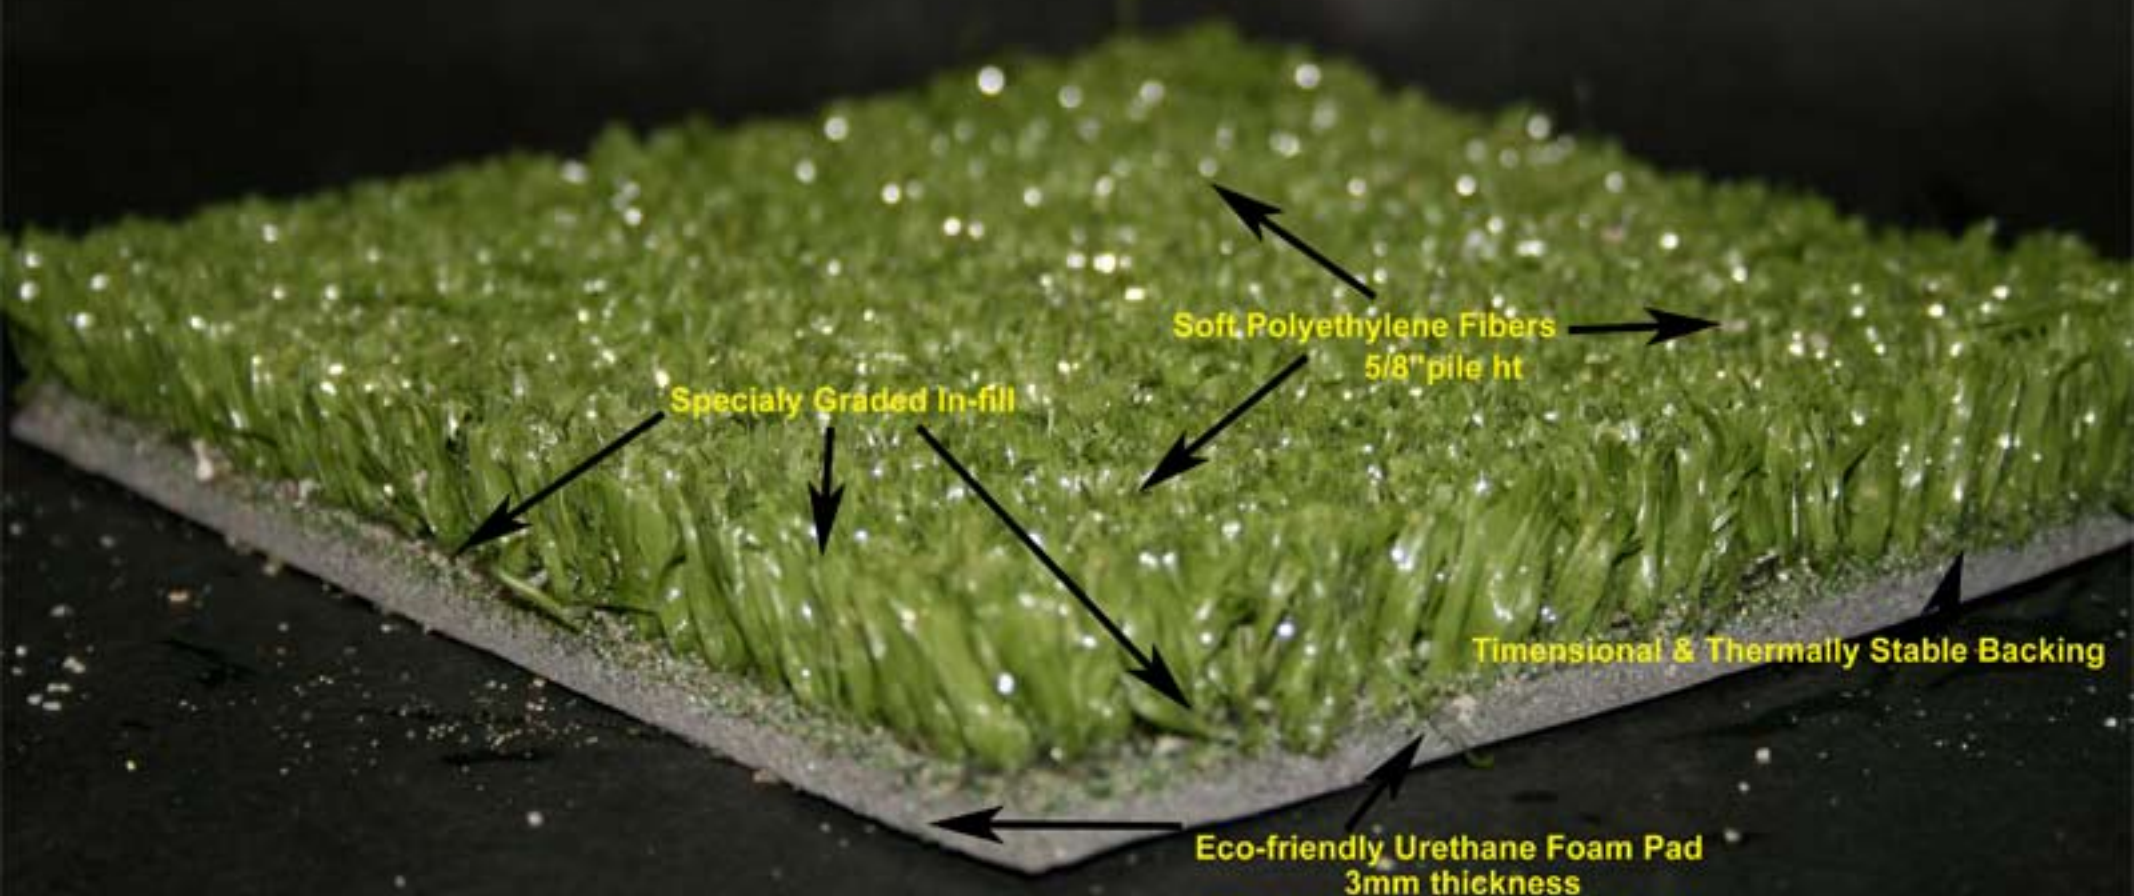

Nova'ProAdvantage XP

Soft Polyethylene Fibers
5/8" pile ht

Specialy Graded In-fill

Dimensional & Thermally Stable Backing

Eco-friendly Urethane Foam Pad
3mm thickness